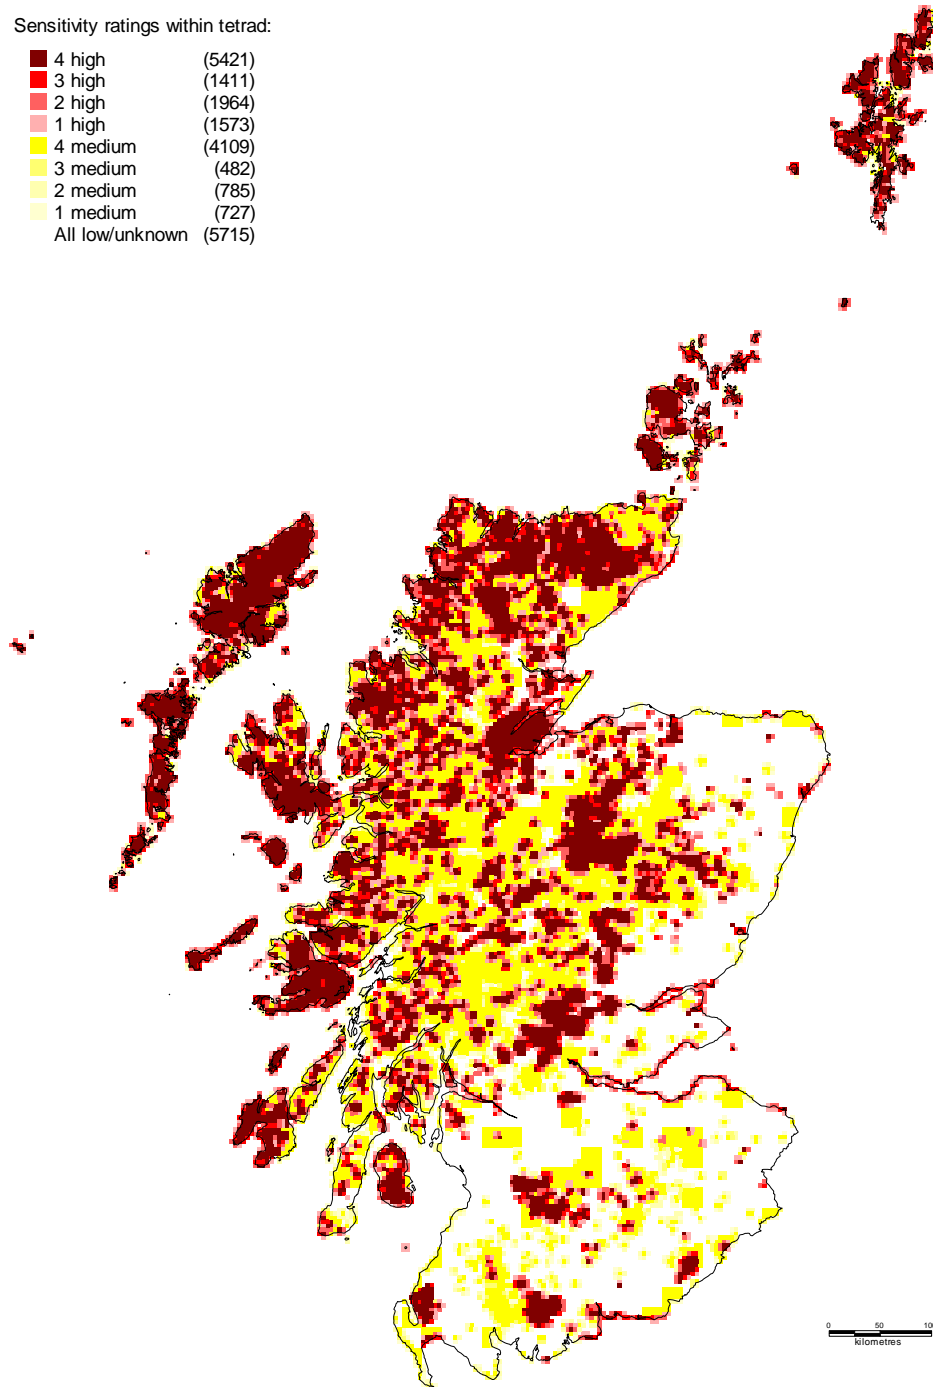

Sensitivity ratings within tetrad:

4 high	(5421)
3 high	(1411)
2 high	(1964)
1 high	(1573)
4 medium	(4109)
3 medium	(482)
2 medium	(785)
1 medium	(727)
All low/unknown	(5715)

Figure 1. Composite Sensitivity Map of Scotland for location of onshore wind farms with respect to a suite of sensitive bird species (presented here at tetrad level of resolution to protect locations of sensitive species).